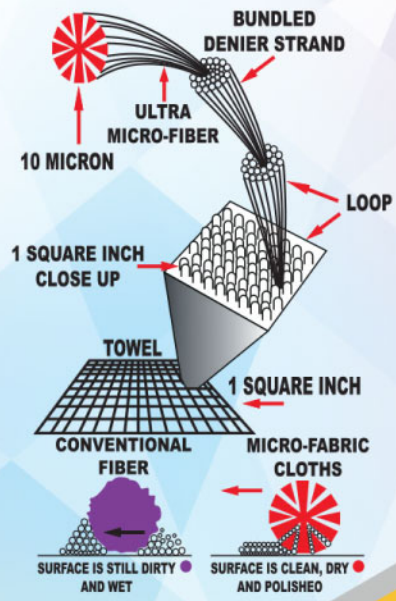

FOR HOME & OFFICE THE MICROFIBER

Microfiber

WHY MICROFIBER?

- WATER LESS WATER.**
Microfiber uses 95% less water than your old mops and cloths.
- BECHEMICAL-FREE.**
Microfiber removes 96% of all bacteria, yet uses no chemicals.
- STOP BUYING PAPER TOWELS.**
Microfiber is washable & eliminates the need for paper towels.

Microfiber

صنع في مصر
Made in Egypt

صنع في مصر
Made in Egypt

www.mintra.com.eg
customer.service@mintra.com.eg

Photo	Ref.	Barcode	Product Description	Packing	Carton Dimensions
FOR CAR					
	99368	6221236993681	Microfiber Towel Terry 2PK	36	35.1x33.6x24.2 cm
	99358	6221236993582	Microfiber Towel Terry/Window 1PK	72	35.1x29.1x20.7 cm
	99362	6221236993629	Microfiber Towel Coral Dust (Super Soft) 1PK	72	35.1x33.6x24.2 cm
FOR FLOOR					
	99365	6221236993650	Microfiber Towel Knitted Checked 1PK	48	35.1x33.6x24.2 cm
FOR BATHROOM					
	99367	6221236993674	Microfiber Towel Terry 2PK	36	35.1x33.6x24.2 cm
FOR GLASS					
	99357	6221236993575	Microfiber Towel Terry/Window 1PK	72	35.1x29.1x20.7 cm

يضاف علي الأسعار ١٤% قيمة الضريبة المضافة

Photo	Ref.	Barcode	Product Description	Packing	Carton Dimensions
FOR KITCHEN					
	99364	6221236993643	Microfiber Towel Printed Terry 1PK	48	35.1x33.6x24.2 cm
	99363	6221236993636	Microfiber Towel Printed Terry 1PK	48	35.1x33.6x24.2 cm
	99359	6221236993599	Microfiber Towel Nylon Scrub 1PK	72	35.1x29.1x20.7 cm
FOR HOME					
	99366	6221236993667	Microfiber Towel Terry 3PK	24	35.1x33.6x24.2 cm
	99360	6221236993605	Microfiber Towel Suede 1PK	96	35.1x29.1x16 cm
	99361	6221236993612	Microfiber Towel Coral Dust (Super Soft) 1PK	72	35.1x33.6x24.2 cm