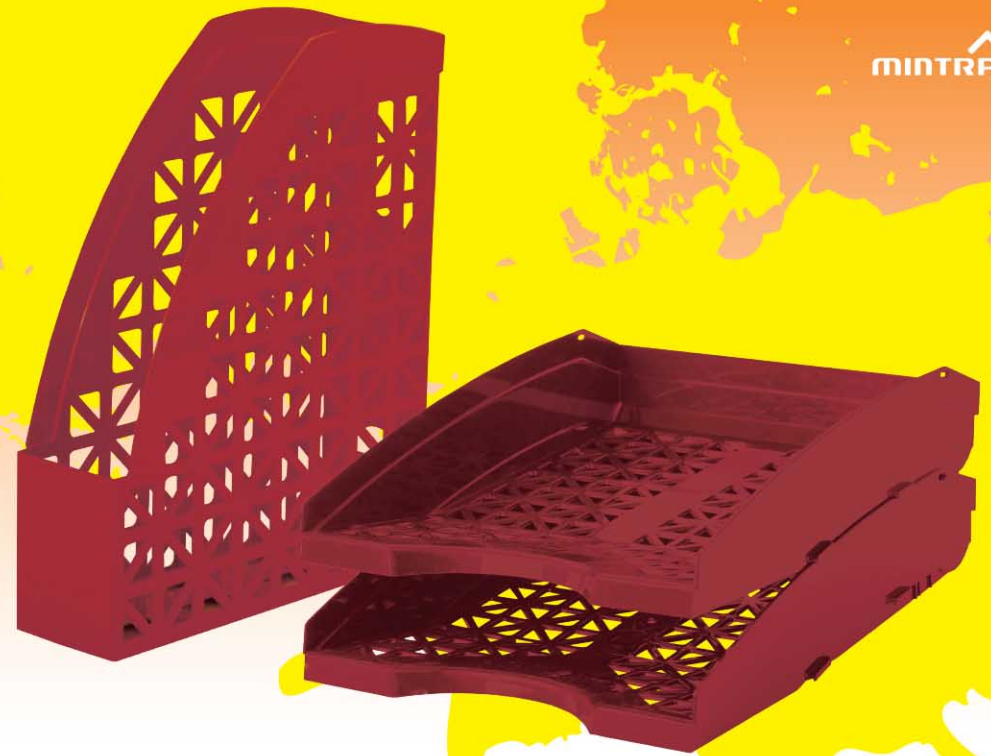

# Storage & Organization

Ref.	Barcode	Product	Stand
00299	6221236002994	Rectangular Rack	120x80x56.5 (16 PCK)
00326	6221236003267	Triangular Rack	120x80x56.6 (41 PCK)

Available Colors:

[www.mintra.com.eg](http://www.mintra.com.eg)